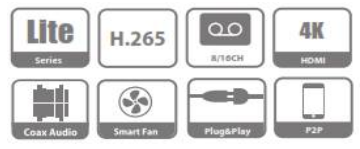

65	XVR5108H-4KL-I2		8 Channel Penta-brid 4K Mini 1U Digital Video Recorder 5MP,4MP,1080P@25/30fps, 720P@50/60fps H.265+/H.265 dual-stream video compression Supports HDCVI/AHD/TVI/CVBS/IP video inputs Max 16 channels IP camera inputs, each channel up to 8MP; Max 128Mbps Incoming Bandwidth Supports Full channel AI-Coding Up to 2 channels video stream (analog channel) Perimeter Protection Up to 8 channels video stream (analog channel) SMD Plus Up to 2 channels video stream (analog channel) human face recognition Smart Search and Intelligent Video System Supports 1 SATA HDD, up to 10TB USB: 1 USB 2.0 1 USB 3.0 RS485:1 Port, for PTZ Control,P2P Support 1 Audio Input / 1 Audio Output	9,428,000